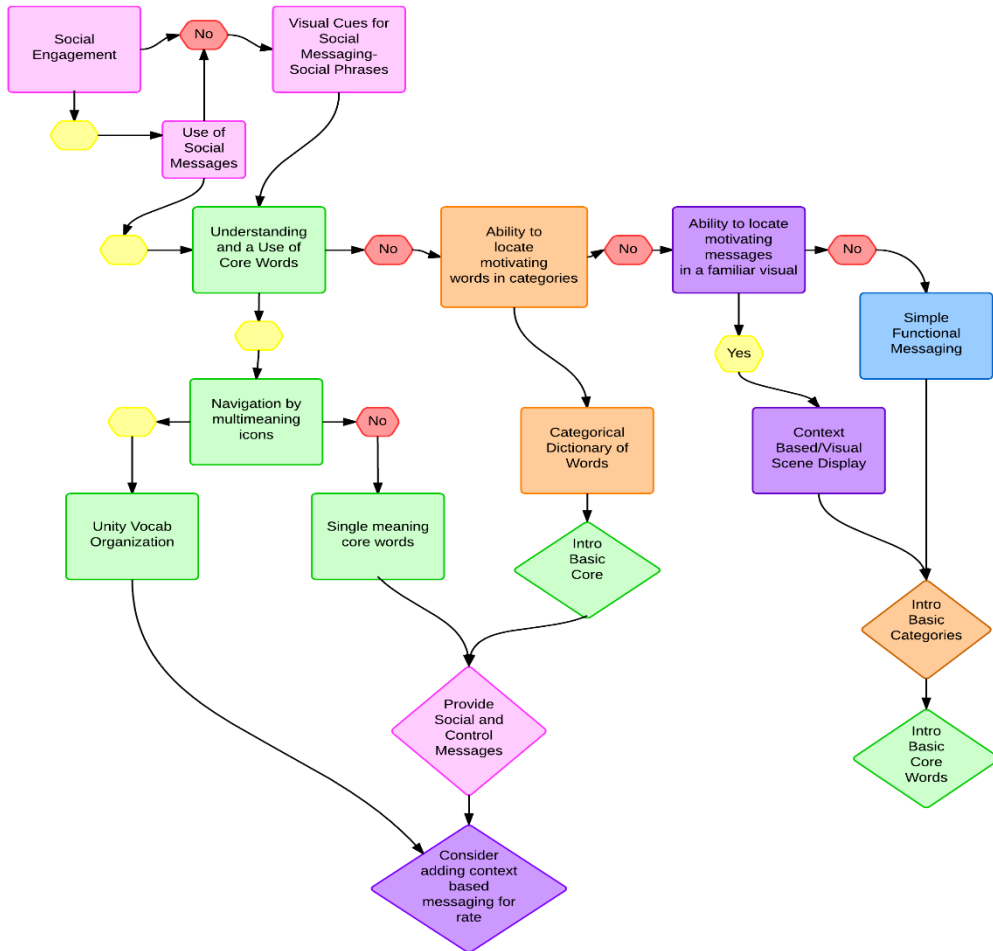

AAC Vocabulary Organization Decision Tree:

Considerations for Initial Setup of Comprehensive AAC System

Vicki Clarke, 10/1/2014

Dynamic Therapy Associates, Inc.

Can be copied and shared for educational purposes. Author credit must be maintained.